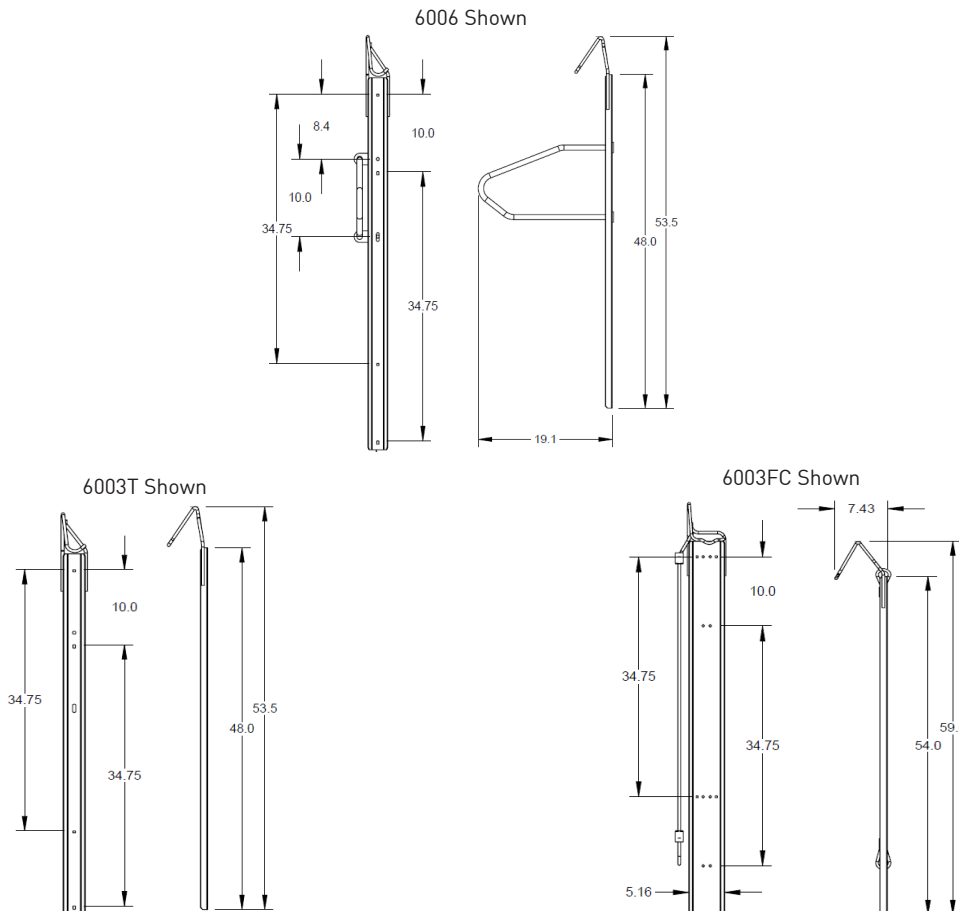

Product Dimensions

Product Information

Manufactured by Bike Fixation

# of Bikes

1 bike per trac

Materials

Powder Coat (black only)

Finish

Recommended anchor: #6264
For concrete walls
All other surfaces contact local hardware store

Hardware

At 18" Spacing, stagger Tracs 10"
At 24" Spacing, Tracs can be installed at the same height.

84" minimum ceiling height

Made in the USA

Anchors must be purchased separately

Downloadable product resources available online:

CAD Files

SketchUp Files

Written Specs

Photos