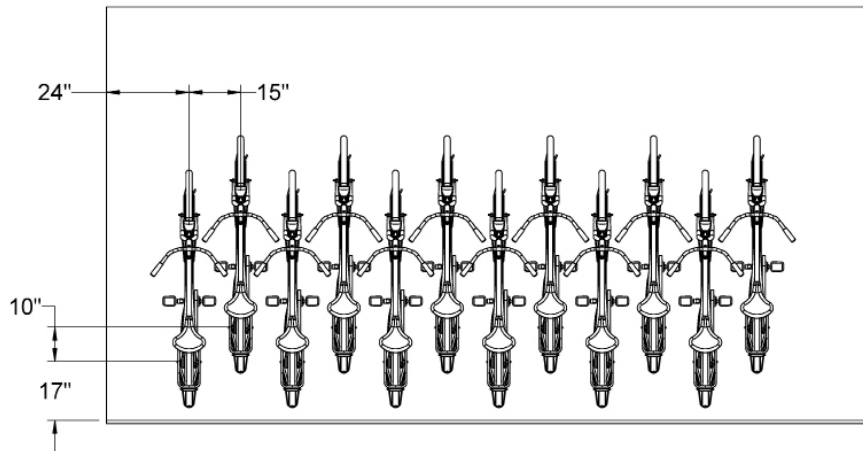

BIKE TRAC

The Bike Trac provide full bike coverage to protect the walls, while also providing freedom for capacity and mounting configuration. Available in locking (2 systems to choose from) and non-locking options.

Specifications					
Model #	Description	Weight	Length	Width	Space Requirement
6006	Locking	16.7 lbs.	53.5"	4.9"	71"h x 45"w
6003C	Locking	8 lbs.	53.5"	2.9"	71"h x 45"w
6003T	Non-Locking	6 lbs.	53.4"	2.9"	71"h x 45"w
6003F	Non-Locking	8 lbs.	59.6"	5.2"	71"h x 45"w
6003FC	Locking	13 lbs.	59.6"	5.2"	71"h x 45"w

Our Bike Fixation representatives can assist with custom layout and spacing to meet your room dimensions and desired bike capacity.

Bike Tracs

Recommended Spacing

Product Details

- Wide wheel track accepts all bikes
- Full length tray keeps bike in place and protects wall surface
- Two locking mechanism options available