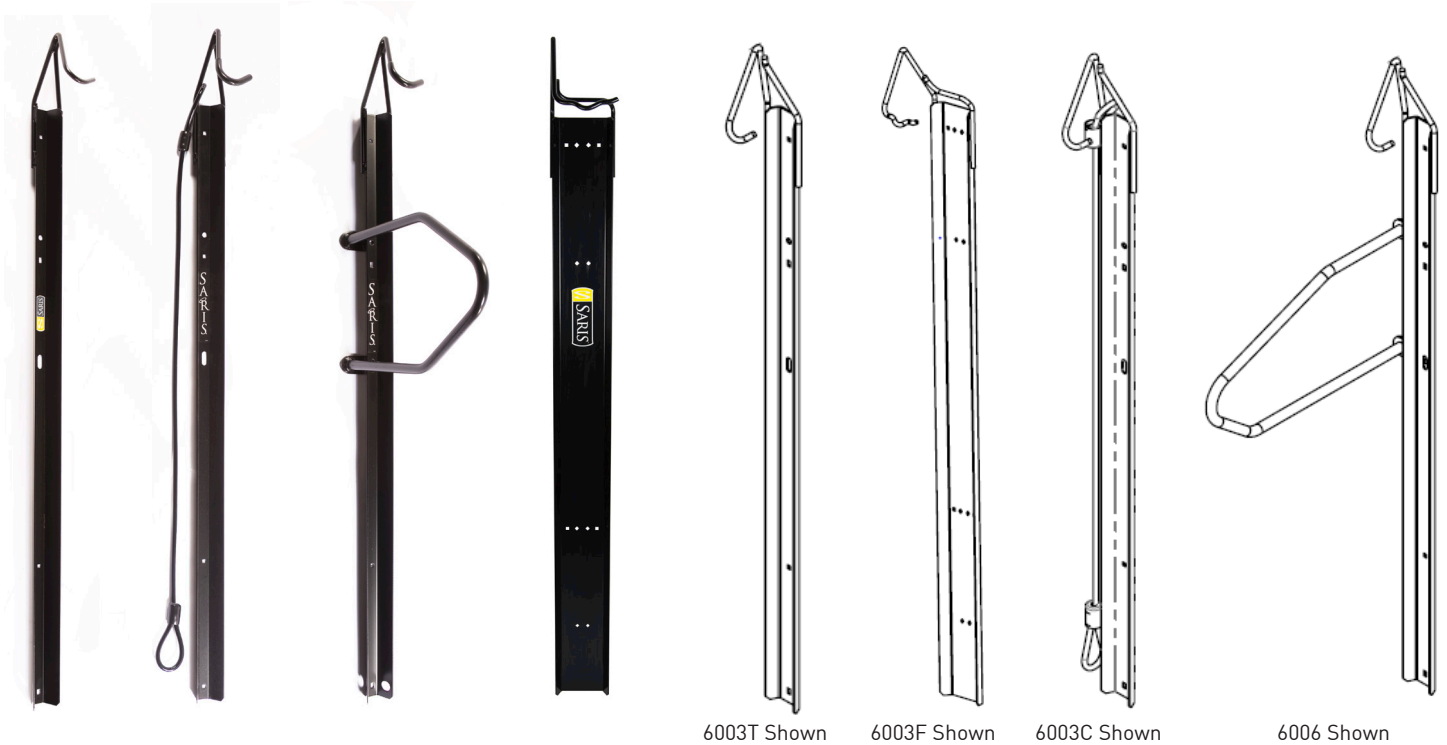

BIKE TRAC

The Bike Trac provide full bike coverage to protect the walls, while also providing freedom for capacity and mounting configuration. Available in locking (2 systems to choose from) and non-locking options.

Specifications					
Model #	Description	Weight	Length	Width	Space Requirement
6006	Locking	16.7 lbs.	53.5"	4.9"	71"h x 45"w
6003C	Locking	8 lbs.	53.5"	2.9"	71"h x 45"w
6003T	Non-Locking	6 lbs.	53.4"	2.9"	71"h x 45"w
6003F	Non-Locking	8 lbs.	59.6"	5.2"	71"h x 45"w
6003FC	Locking	13 lbs.	59.6"	5.2"	71"h x 45"w

Our Bike Fixation representatives can assist with custom layout and spacing to meet your room dimensions and desired bike capacity.

Bike Tracs

Recommended Spacing

Product Details

- Wide wheel track accepts all bikes
- Full length tray keeps bike in place and protects wall surface
- Two locking mechanism options available