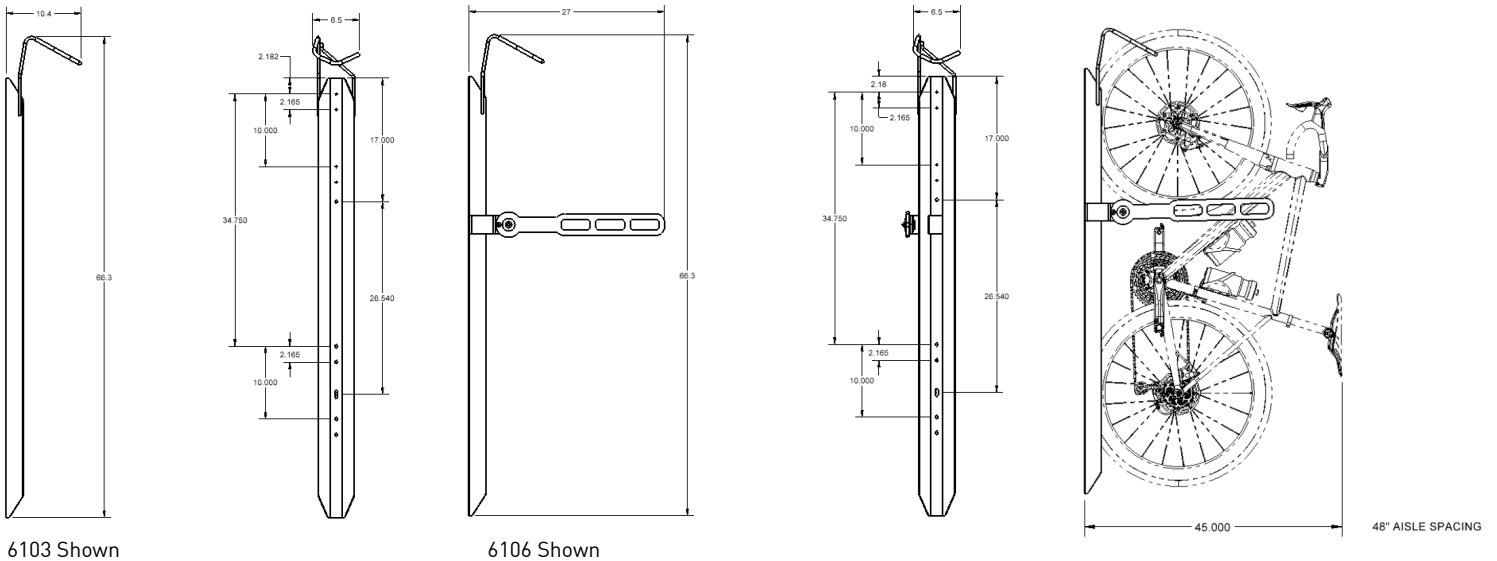

Product Specifications

- Pivoting lock bar allows optimized locking position on all bike frames and is shaped to prevent theft by use of a pipe cutter
- Full length bike tracs protect walls and provide support for both front and rear wheels for greater stability.
- Accommodates fat bikes tires up to 5" wide
- Tracs can be staggered in height to limit handlebar interference between bikes

Bike Tracs

87" minimum ceiling height,
93" recommended ceiling height

Powder Coat (black only)

1 year warranty

Recommended anchor: #28879
For concrete walls
All other surfaces contact local hardware store

Recommended Setbacks

Product Dimensions

6103 Shown

6106 Shown

Dimensions

Model #	Description	Length	Width
6103	Non-Locking Bike Trac	66.3"	6.5"
6106	Bike Trac w/ Lock Bar	66.3"	6.5"

Our Saris Infrastructure representatives can assist with custom layout and spacing to meet your room dimensions and desired bike capacity.