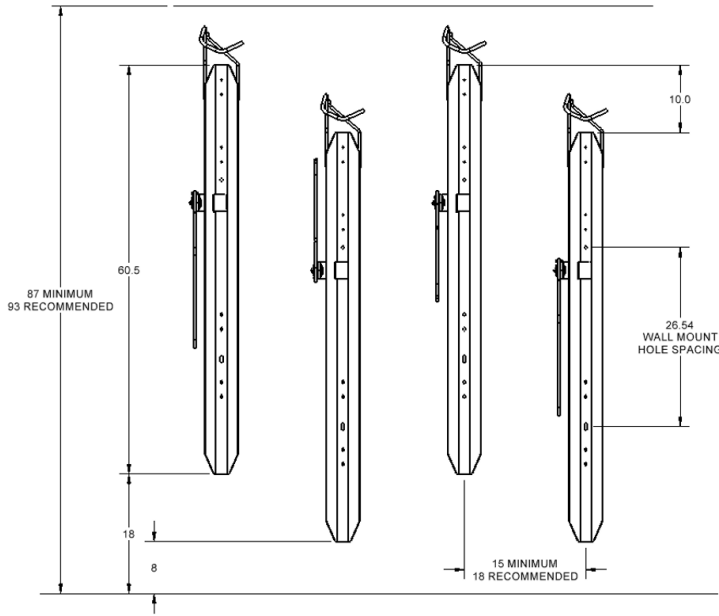

BIKE TRACS

The Bike Trac is a robust wall mounted rack that can accommodate the widest range of bikes from narrow road wheels to full size fat tires. Available with a pivoting locking arm that adjusts to the ideal position for your bike and folds out of the way when not in use.

Product Specifications

- Pivoting lock bar allows optimized locking position on all bike frames and is shaped to prevent theft by use of a pipe cutter
- Full length bike tracs protect walls and provide support for both front and rear wheels for greater stability.
- Accommodates fat bikes tires up to 5" wide
- Tracs can be staggered in height to limit handlebar interference between bikes

Bike Tracs

87" minimum ceiling height,
93" recommended ceiling height

Powder Coat (black only)

1 year warranty

Recommended anchor: #28879
For concrete walls
All other surfaces contact local hardware store

Recommended Setbacks

Product Dimensions

6103 Shown

6106 Shown

Dimensions

Model #	Description	Length	Width
6103	Non-Locking Bike Trac	66.3"	6.5"
6106	Bike Trac w/ Lock Bar	66.3"	6.5"

Our Saris Infrastructure representatives can assist with custom layout and spacing to meet your room dimensions and desired bike capacity.